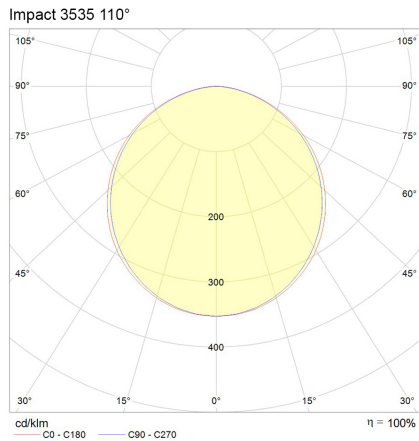

Polar Distribution Diagrams