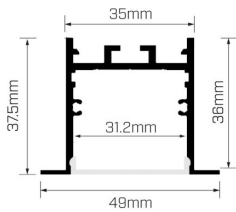

Electrical Specifications

System Power	15W, 16W, 29W, 39W
Input Voltage	24V DC
Control Type	ON/OFF, DALI, Casambi, DMX

Photometric Info

Luminaire Lumens	500lm, 600lm, 1052lm, 1440lm, 1760lm
CRI	CRI90
CCT	2700K, 3000K, 3500K, 4000K, Tunable White(2600K-6500K)
Beam Angle	110°
Lumen Maintenance	>81, 000hrs (L70 B30)
MacAdam Step	3 Step

Physical Characteristics

Installation Method	Fixed Recessed
Trim Finish	White, Black, Silver
IP Rating / IK Rating	IP20
Accessories	2x Linea 14.4W, 2x Linea-HE 14.4W, Linea COB Tunable White 15W, Linea COB 16W, 2x Linea-HE 19.2W
Weight	0.5Kgs
Fitting Material	Aluminium