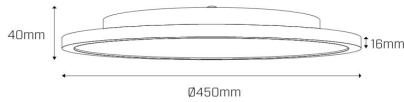

Product Code

MD80

Technical Description

Circle of Elegance

- Orbe 45 Downlight is a versatile and dramatic statement luminaire, equally suited to diffused general lighting or creating an architectural statement
- Part of our Orbe family, in 450mm, 600mm and 900mm diameters with Downlight and Pendant options
- Flexible installation methods including Surface Mounted, Suspended and Rod Suspended options
- Low-glare design with Prismatic diffuser for increased comfort
- If you require a customised version of this product, please [contact us](#)

Electrical Specifications

System Power	18W
Input Voltage	240V
Control Type	ON/OFF, Phase-Cut, DALI
System Efficacy (max.)	115lm/W
Power Factor	>0.9

Physical Characteristics

Installation Method	Surface Mounted
Trim Finish	White, Black
IP Rating / IK Rating	IP20
Weight	4Kgs
Fitting Material	Aluminium

Photometric Info

Luminaire Lumens	2065lm
CRI	CR190
CCT	3000K, 4000K
Beam Angle	90°
Lumen Maintenance	> 54, 000hrs (L70B30)
MacAdam Step	3 Step

Polar Distribution Diagrams

Orbe 45 90° Prismatic